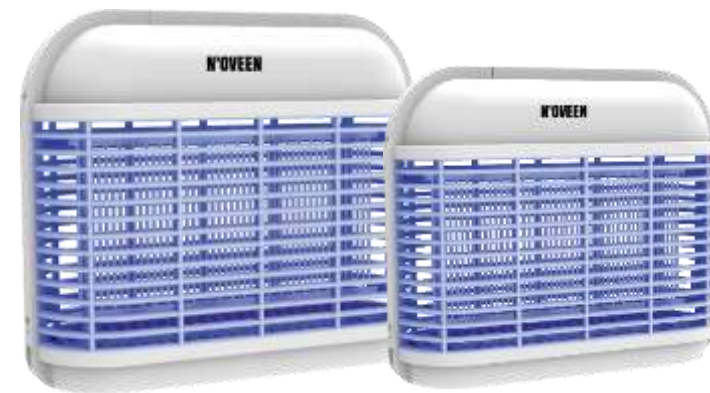

LED

LED Light

ABS

Made of fireproof ABS material

m²

Working area up from 100 to 300m²

IN

Indoor use