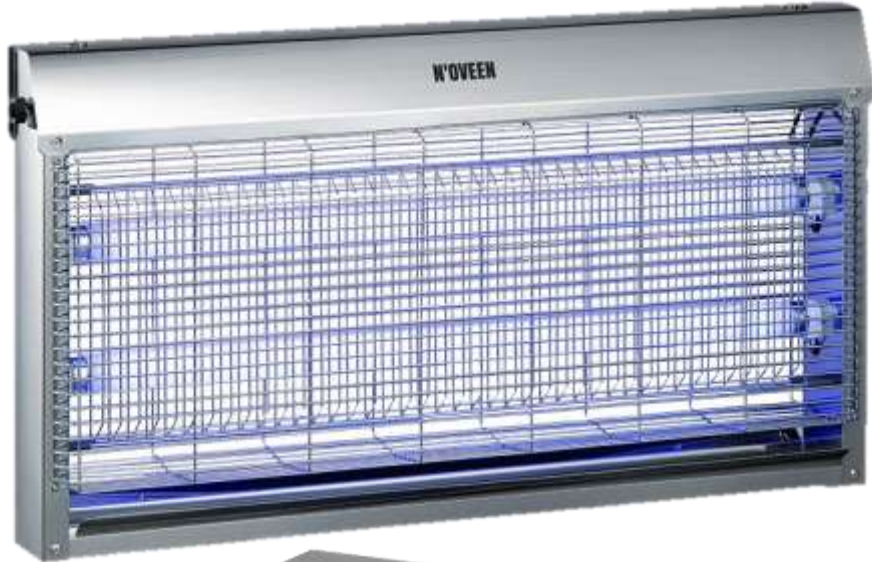

N'OVEEN

Insect Killer Lamp IKN930 / IKN931

UVA Lamps

Wall mounting

Working area up to 150 m²

High Voltage of 4000V

N'OVEEN

Insect Killer Lamp IKN60 XXL

3x 20W UVA Lamps

High Power 60W

Working area up to 200 m2

High Voltage of 3000V

Wall mounting

Insect Killer Lamp IKN1030 / IKN1080

PROFFESIONAL SAFETY TUBES

Wall mounting